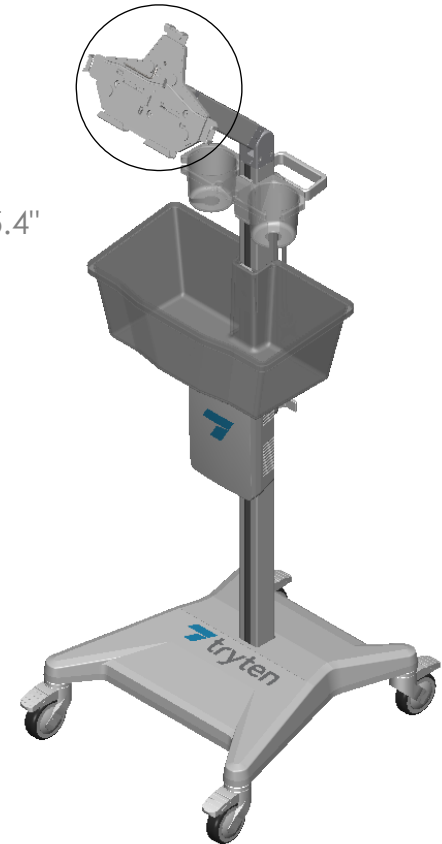

Omnitab Bracket
Specification, see sheet 2

Utility Box
Inside Dimensions
8.6" x 4.8" x 2.1"

Maximum Device Weight:
3.5 Lbs

PRODUCT SPECIFICATION		PAGE 1 OF 2	
		NAME: Nova Pro Lumify Pack	
		MODEL: T2700 Plum Pack	REV. A
www.tryten.com Information in this document is for reference only.			