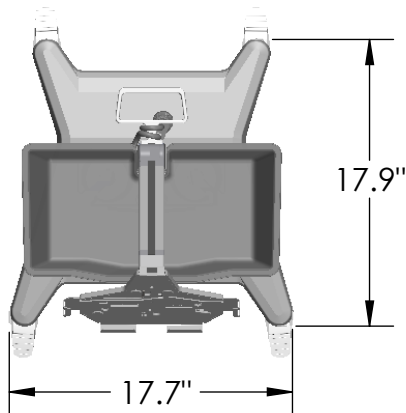

Omnitab Bracket
Specification, see sheet 2

Utility Box
Inside Dimensions
8.6" x 4.8" x 2.1"

Maximum Device Weight:
3.5 Lbs

PRODUCT SPECIFICATION		PAGE 1 OF 2	
		NAME: Nova Pro Lumify Pack	
		MODEL: T2700 Plum Pack	REV. A
www.tryten.com Information in this document is for reference only.			