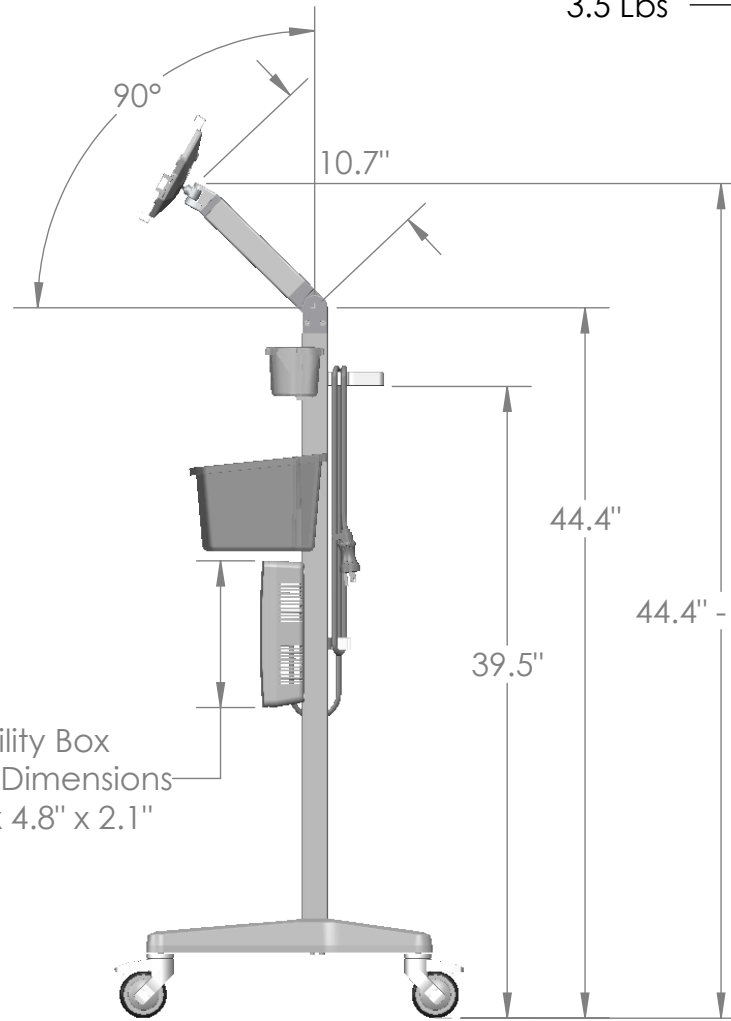

Omnitab Bracket
Specification, see sheet 2

Utility Box
Inside Dimensions
8.6" x 4.8" x 2.1"

Maximum Device Weight:
3.5 Lbs

PRODUCT SPECIFICATION		PAGE 1 OF 2	
		NAME: Nova Pro Lumify Pack	
		MODEL: T2700 Plum Pack	REV. A
www.tryten.com Information in this document is for reference only.			