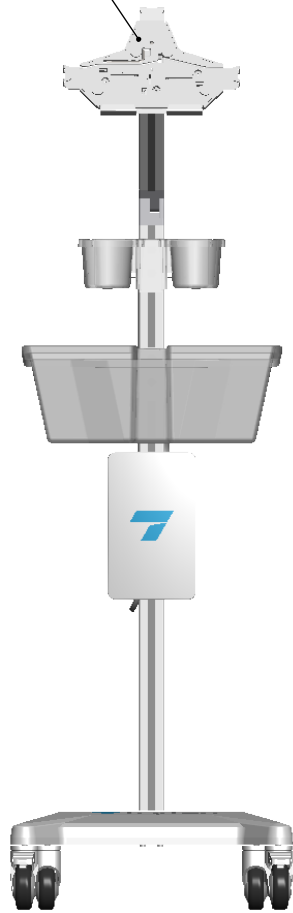

Omnitab Bracket
Specification, see sheet 2

Utility Box
Inside Dimensions
8.6" x 4.8" x 2.1"

Maximum Device Weight:
3.5 Lbs

PRODUCT SPECIFICATION		PAGE 1 OF 2	
		NAME: Nova Pro Lumify Pack	
		MODEL: T2700 Plum Pack	REV. A
www.tryten.com Information in this document is for reference only.			