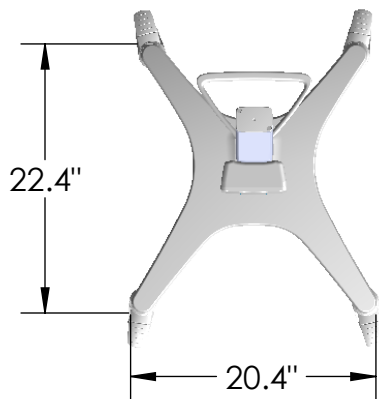

Utility Box
Height
Adjustable

Utility Box
Inside Dimensions
8.6" x 4.8" x 2.1"

PRODUCT SPECIFICATION

NAME: Nova Connect

www.tryten.com
Information in this document is for reference only.

MODEL: T2900

REV. B