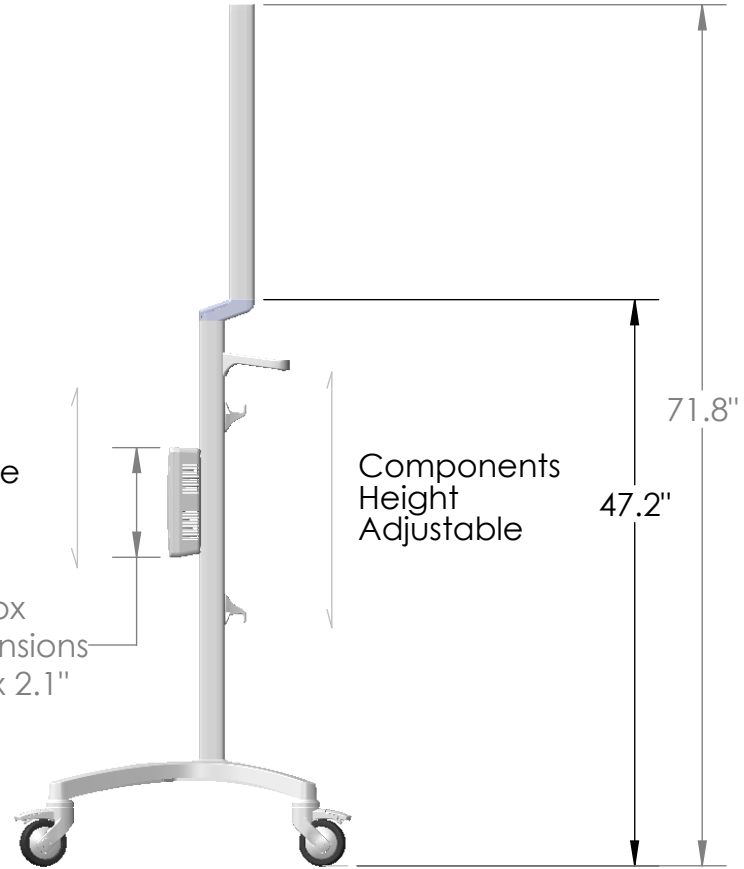

Utility Box
Height
Adjustable

Utility Box
Inside Dimensions
8.6" x 4.8" x 2.1"

PRODUCT SPECIFICATION

NAME: Nova Connect

www.tryten.com
Information in this document is for reference only.

MODEL: T2900

REV. B