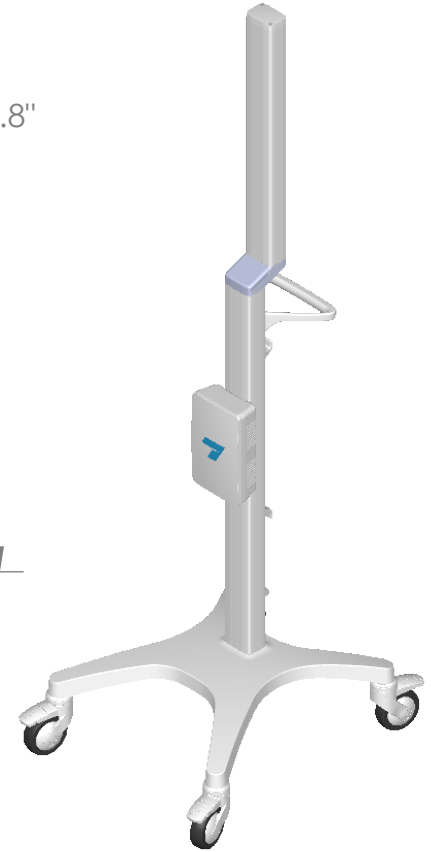

Utility Box
Height
Adjustable

Utility Box
Inside Dimensions
8.6" x 4.8" x 2.1"

PRODUCT SPECIFICATION

NAME: Nova Connect

www.tryten.com
Information in this document is for reference only.

MODEL: T2900

REV. B