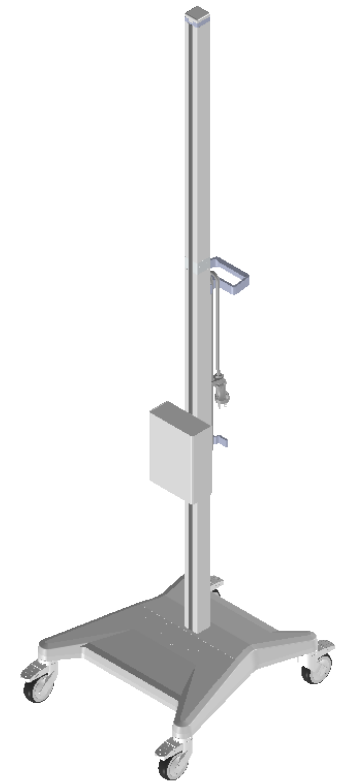

Large Utility Box T2547
Inside Dimensions
6.7" x 5.0" x 2.2"

Power cable not included,
shown for illustration purposes only

www.tryten.com
Information in this document is for reference only.

MODEL: Nova Tall Mobile Cart

NUMBER: T2500-T