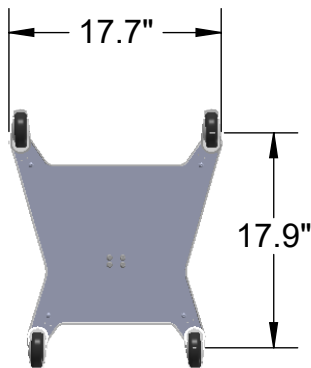

Large Utility Box T2547
Inside Dimensions
6.7" x 5.0" x 2.2"

Power cable not included,
shown for illustration purposes only

www.tryten.com
Information in this document is for reference only.

MODEL: Nova Tall Mobile Cart