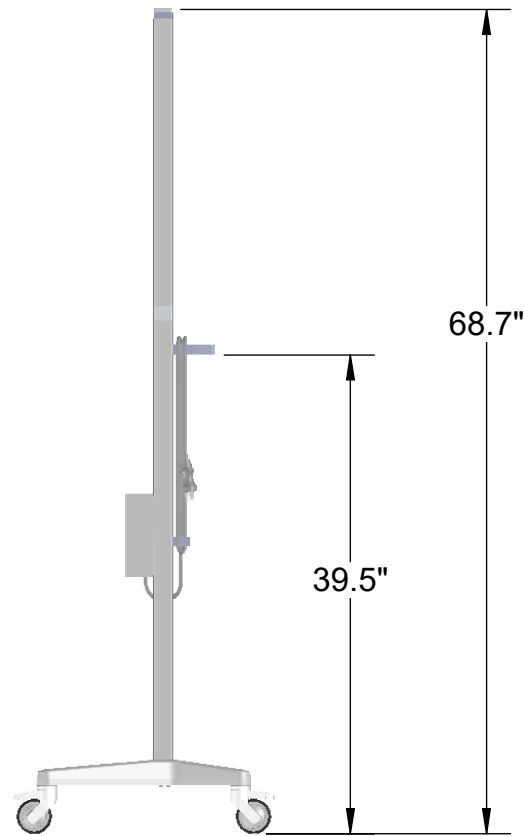

Large Utility Box T2547
Inside Dimensions
6.7" x 5.0" x 2.2"

Power cable not included,
shown for illustration purposes only

www.tryten.com
Information in this document is for reference only.

MODEL: Nova Tall Mobile Cart

NUMBER: T2500-T