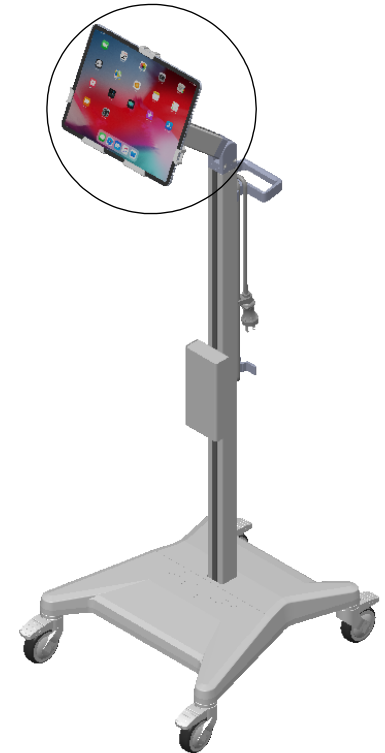

Standard Utility Box
Inside dimensions
6.7" x 3.1" x 1.3"

Power cable not included,
shown for illustration purposes only

www.tryten.com
Information in this document is for reference only.

MODEL: Nova Pro

NUMBER: T2700