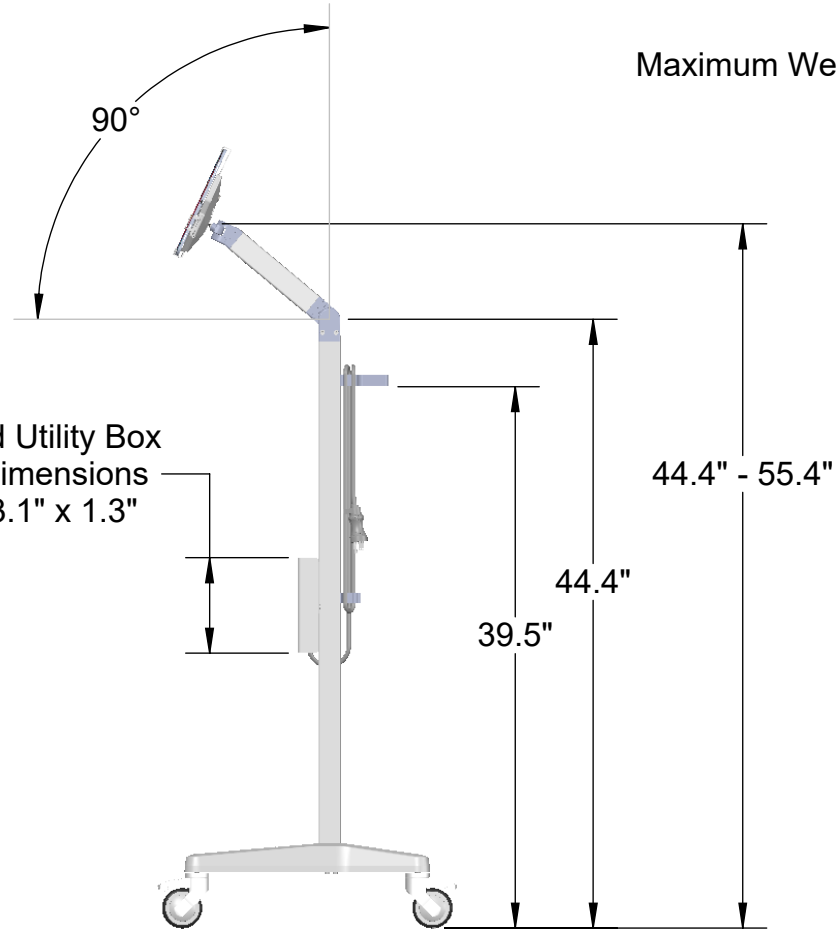

Standard Utility Box
Inside dimensions
6.7" x 3.1" x 1.3"

Power cable not included,
shown for illustration purposes only

www.tryten.com
Information in this document is for reference only.

MODEL: Nova Pro

NUMBER: T2700