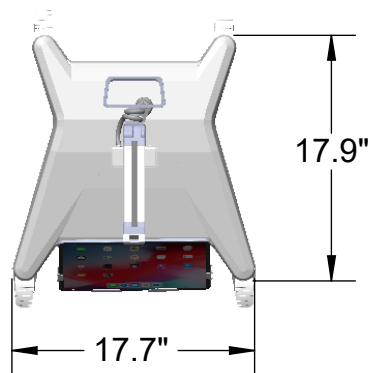

Standard Utility Box
Inside dimensions
6.7" x 3.1" x 1.3"

Power cable not included,
shown for illustration purposes only

www.tryten.com
Information in this document is for reference only.

MODEL: Nova Pro

NUMBER: T2700