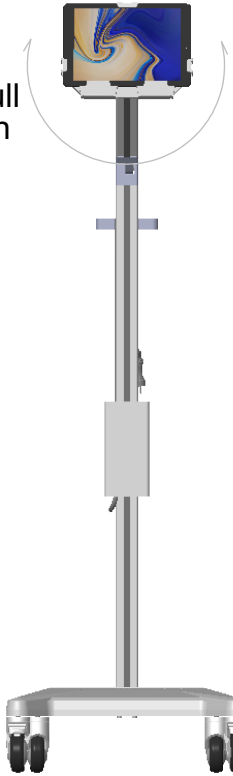

360° Full Rotation

Stand Utility Box
Inside Dimensions
6.7" x 3.1" x 1.3"

Maximum Weight: 3.5 Lbs

180° Swivel

Power cable not included,
shown for illustration purposes only

www.tryten.com
Information in this document is for reference only.

MODEL: Nova Pro Lumify

NUMBER: T2700-PLUM