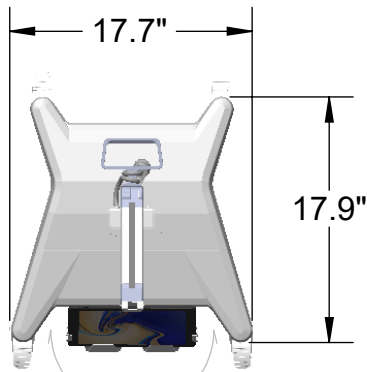

360° Full Rotation

Stand Utility Box
Inside Dimensions
6.7" x 3.1" x 1.3"

Maximum Weight: 3.5 Lbs

180° Swivel

Power cable not included,
shown for illustration purposes only

www.tryten.com
Information in this document is for reference only.

MODEL: Nova Pro Lumify

NUMBER: T2700-PLUM