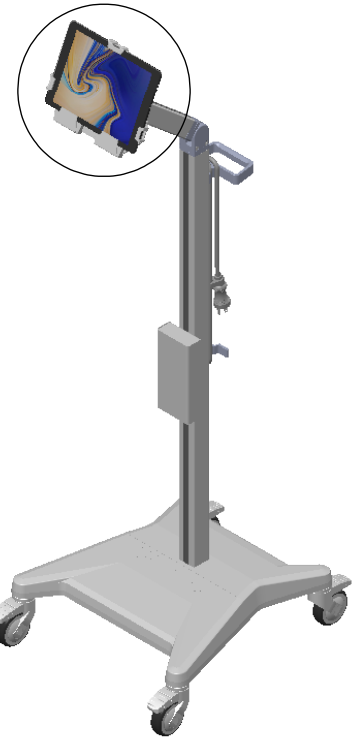

360° Full Rotation

Stand Utility Box
Inside Dimensions
6.7" x 3.1" x 1.3"

Maximum Weight: 3.5 Lbs

180° Swivel

Power cable not included,
shown for illustration purposes only

www.tryten.com
Information in this document is for reference only.

MODEL: Nova Pro Lumify

NUMBER: T2700-PLUM