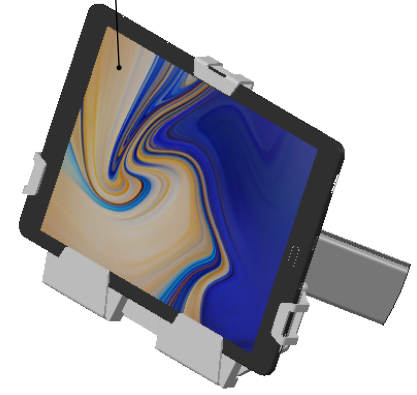

360° Full Rotation

Stand Utility Box
Inside Dimensions
6.7" x 3.1" x 1.3"

Maximum Weight: 3.5 Lbs

180° Swivel

Power cable not included,
shown for illustration purposes only

www.tryten.com
Information in this document is for reference only.

MODEL: Nova Pro Lumify

NUMBER: T2700-PLUM