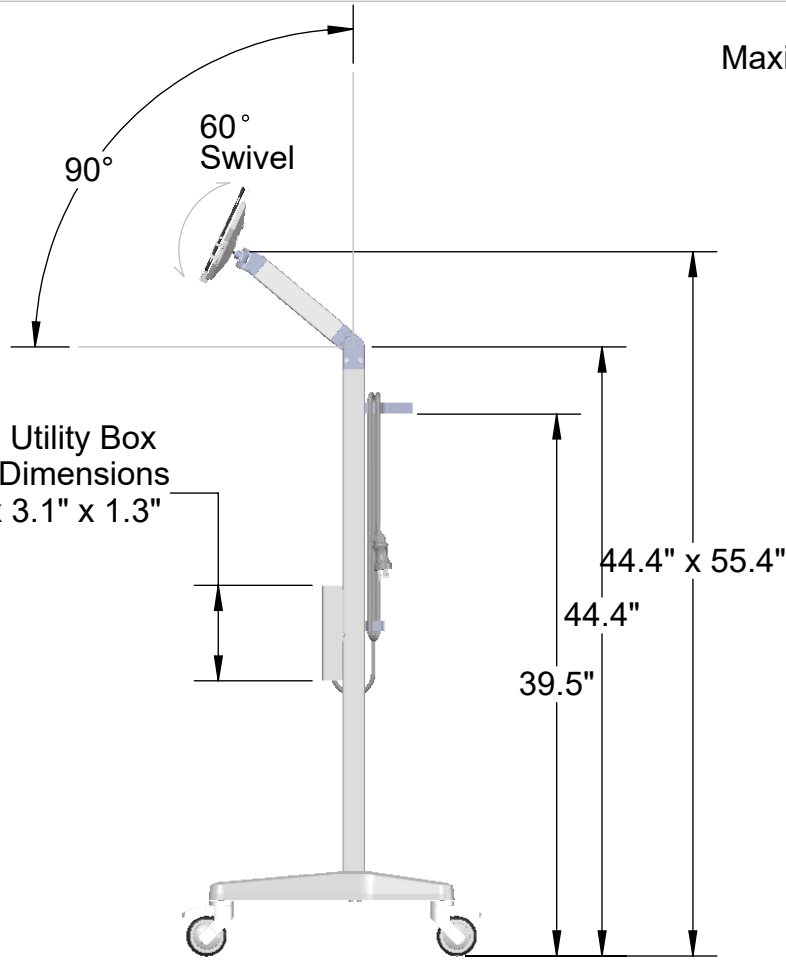

360° Full Rotation

Stand Utility Box
Inside Dimensions
6.7" x 3.1" x 1.3"

Maximum Weight: 3.5 Lbs

180° Swivel

Power cable not included,
shown for illustration purposes only

www.tryten.com
Information in this document is for reference only.

MODEL: Nova Pro Lumify

NUMBER: T2700-PLUM