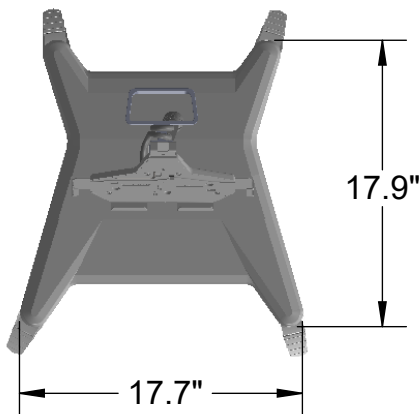

360° Full Rotation

180° Tablet Rotation

Standard Utility Box  
Inside Dimensions  
6.7" x 3.1" x 1.3"

43.7"

39.5"

Maximum Tablet  
Weight: 3.5 Lbs

Power cable not included,  
shown for illustration purposes only

17.9"

17.7"

 **tryten**

[www.tryten.com](http://www.tryten.com)  
Information in this document is for reference only.

MODEL: Nova Go

NUMBER: T2600