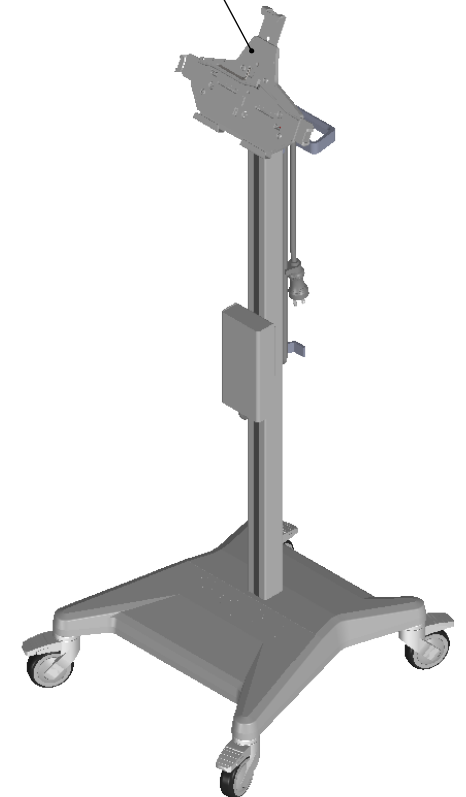

360° Full Rotation

180° Tablet Rotation

Standard Utility Box  
Inside Dimensions  
6.7" x 3.1" x 1.3"

43.7"

39.5"

Maximum Tablet  
Weight: 3.5 Lbs

Power cable not included,  
shown for illustration purposes only

17.9"

17.7"

 **tryten**

[www.tryten.com](http://www.tryten.com)  
Information in this document is for reference only.

MODEL: Nova Go

NUMBER: T2600