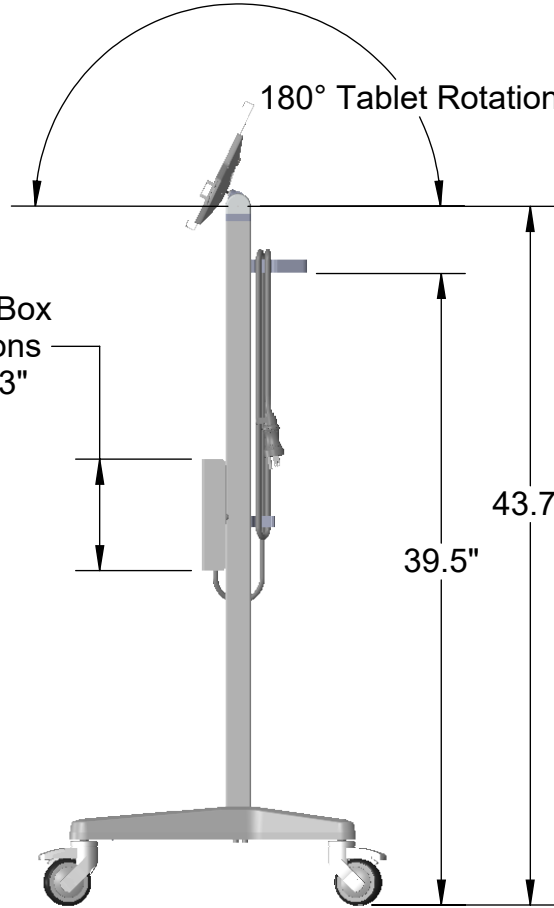

360° Full Rotation

180° Tablet Rotation

Standard Utility Box  
Inside Dimensions  
6.7" x 3.1" x 1.3"

43.7"

39.5"

Maximum Tablet  
Weight: 3.5 Lbs

Power cable not included,  
shown for illustration purposes only

17.9"

17.7"

 **tryten**

[www.tryten.com](http://www.tryten.com)  
Information in this document is for reference only.

MODEL: Nova Go

NUMBER: T2600