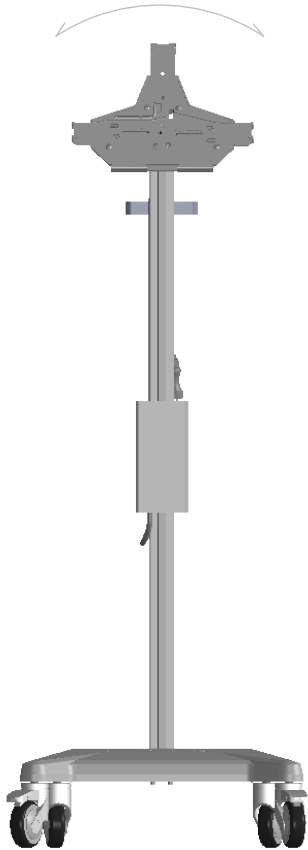

360° Full Rotation

180° Tablet Rotation

Standard Utility Box  
Inside Dimensions  
6.7" x 3.1" x 1.3"

43.7"

39.5"

Maximum Tablet  
Weight: 3.5 Lbs

Power cable not included,  
shown for illustration purposes only

17.9"

17.7"

 **tryten**

[www.tryten.com](http://www.tryten.com)  
Information in this document is for reference only.

MODEL: Nova Go

NUMBER: T2600