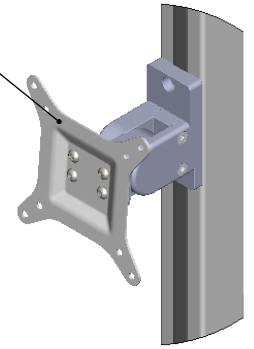

100mm Square
75mm Square

14.6"

Large Utility Box
Inside Dimensions
8.6" x 5" x 2.2"

Adjustable

Vesa Mount
Height
Adjustable

11.0"

Nova Work
Surface 2
Height
Adjustable

38.1"

44.6"

69.4"

Power cable not included,
shown for illustration purposes only

Maximum Weight:
11.5 Lbs

 **tryten**

www.tryten.com
Information in this document is for reference only.

MODEL: Nova Connect

NUMBER: T2900