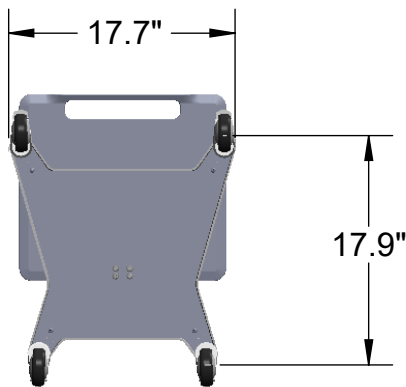

100mm Square
75mm Square

14.6"

Large Utility Box
Inside Dimensions
8.6" x 5" x 2.2"

Adjustable

Vesa Mount
Height
Adjustable

11.0"

Nova Work
Surface 2
Height
Adjustable

38.1"

44.6"

69.4"

Power cable not included,
shown for illustration purposes only

Maximum Weight:
11.5 Lbs

 **tryten**

www.tryten.com
Information in this document is for reference only.

MODEL: Nova Connect

NUMBER: T2900