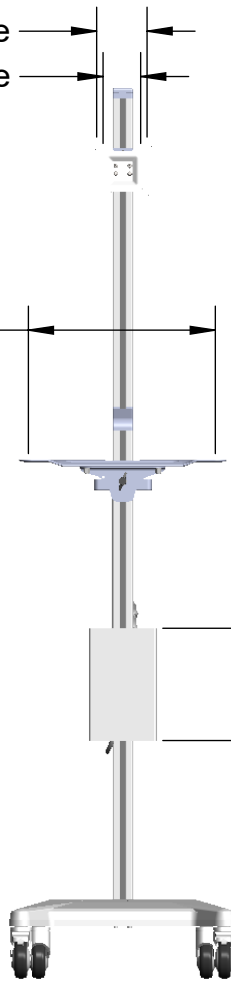

100mm Square
75mm Square

14.6"

Large Utility Box
Inside Dimensions
8.6" x 5" x 2.2"

Adjustable

Vesa Mount
Height
Adjustable

11.0"

Nova Work
Surface 2
Height
Adjustable

38.1"

44.6"

69.4"

Power cable not included,
shown for illustration purposes only

Maximum Weight:
11.5 Lbs

 **tryten**

www.tryten.com
Information in this document is for reference only.

MODEL: Nova Connect

NUMBER: T2900