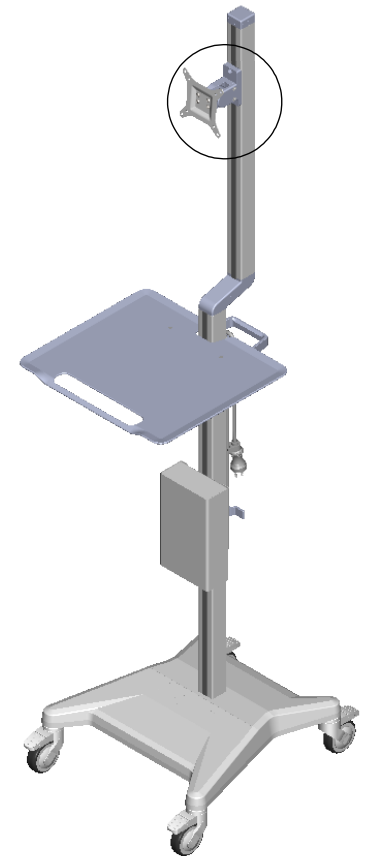

100mm Square
75mm Square

14.6"

Large Utility Box
Inside Dimensions
8.6" x 5" x 2.2"

Adjustable

Vesa Mount
Height
Adjustable

11.0"

Nova Work
Surface 2
Height
Adjustable

38.1"

44.6"

69.4"

Power cable not included,
shown for illustration purposes only

Maximum Weight:
11.5 Lbs

 **tryten**

www.tryten.com
Information in this document is for reference only.

MODEL: Nova Connect

NUMBER: T2900