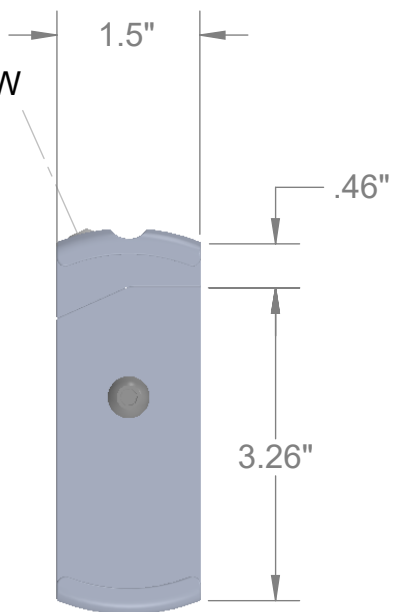

SECURITY SCREW  
AT ANGLE FOR  
EASY ACCESS

BRACKET FOR JABRA  
410 AND 510 ONLY

MODEL: JABRA 410 & 510  
SPEAKER BRACKET

www.tryten.com  
Information in this document is for reference only.

NUMBER: T2526