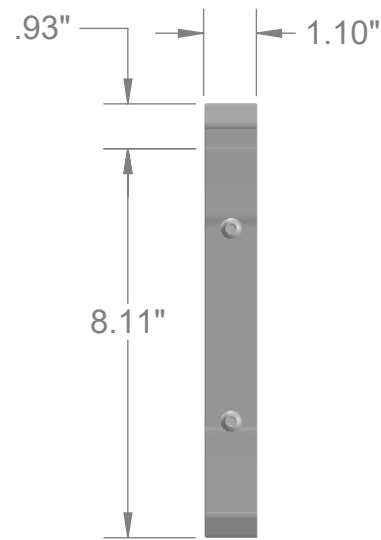

SECURITY
SCREWS

BRACKET FOR
JBL CHARGE 4 ONLY

MODEL: JBL CHARGE 4
SPEAKER BRACKET

www.tryten.com
Information in this document is for reference only.

NUMBER: T2525