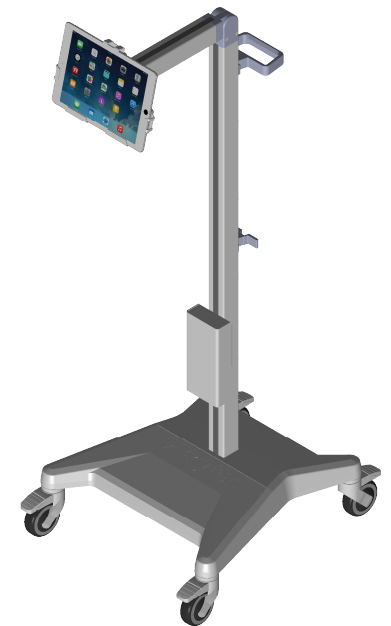

Standard Utility Box
Inside Dimensions
6.7" x 3.1" x 1.3"

 **tryten**

www.tryten.com
Information in this document is for reference only.

MODEL: Nova Pro

NUMBER: T2700

www.tryten.com
Information in this document is for reference only.

MODEL: Nova Pro

NUMBER: T2700