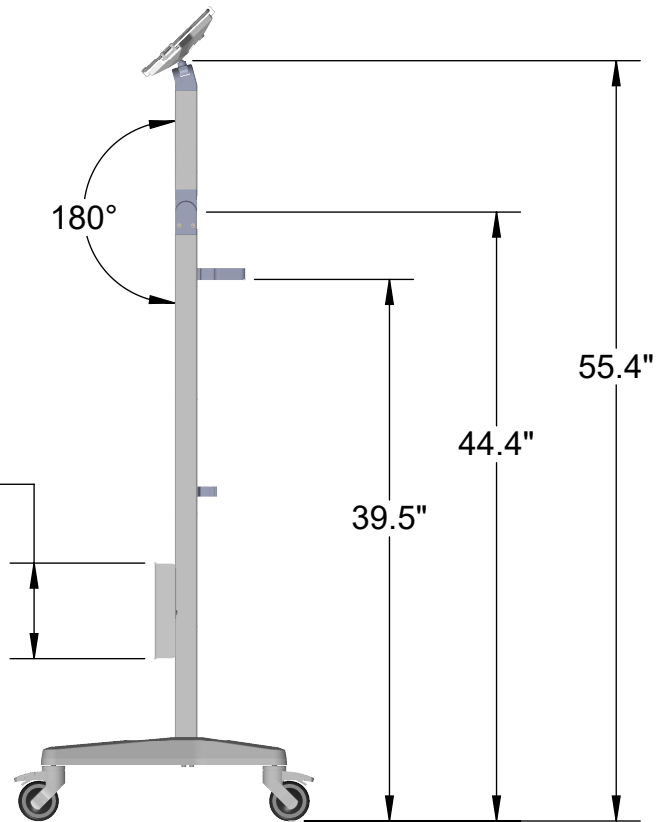

Standard Utility Box
Inside Dimensions
6.7" x 3.1" x 1.3"

 **tryten**

www.tryten.com
Information in this document is for reference only.

MODEL: Nova Pro

NUMBER: T2700

www.tryten.com
Information in this document is for reference only.

MODEL: Nova Pro

NUMBER: T2700