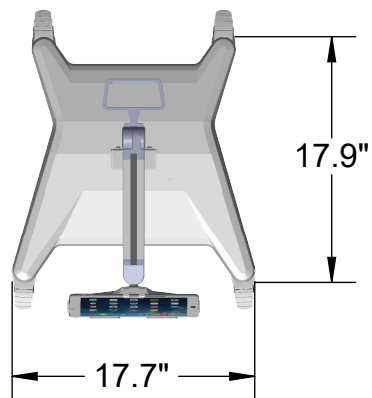

Standard Utility Box
Inside Dimensions
6.7" x 3.1" x 1.3"

 **tryten**

www.tryten.com
Information in this document is for reference only.

MODEL: Nova Pro

NUMBER: T2700

www.tryten.com
Information in this document is for reference only.

MODEL: Nova Pro

NUMBER: T2700