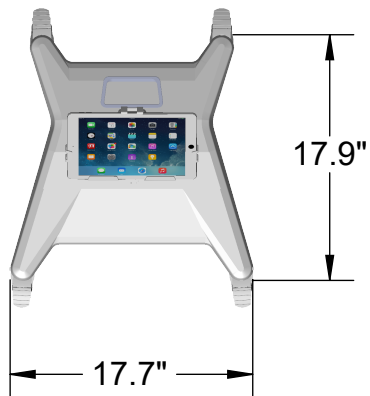

Standard Utility Box
Inside Dimensions
6.7" x 3.1" x 1.3"

 **tryten**

www.tryten.com
Information in this document is for reference only.

MODEL: Nova Pro

NUMBER: T2700

www.tryten.com
Information in this document is for reference only.

MODEL: Nova Pro

NUMBER: T2700