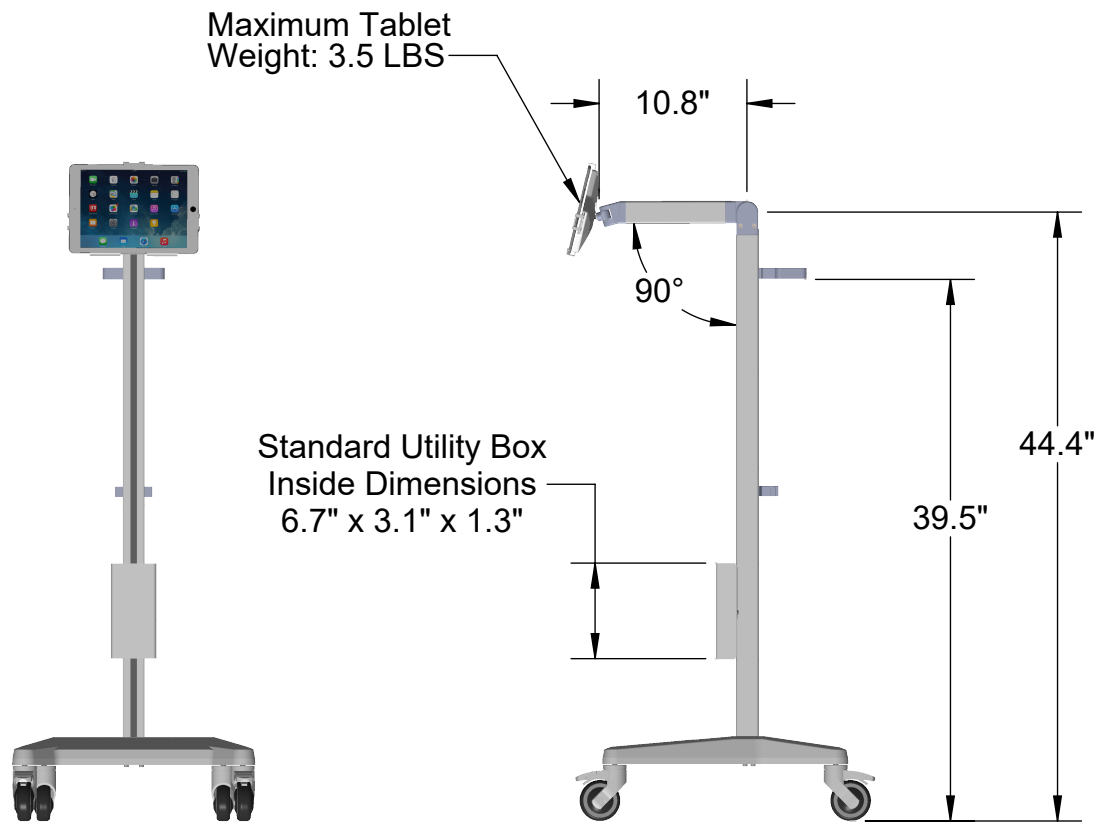

Standard Utility Box
Inside Dimensions
6.7" x 3.1" x 1.3"

 **tryten**

www.tryten.com
Information in this document is for reference only.

MODEL: Nova Pro

NUMBER: T2700

www.tryten.com
Information in this document is for reference only.

MODEL: Nova Pro

NUMBER: T2700